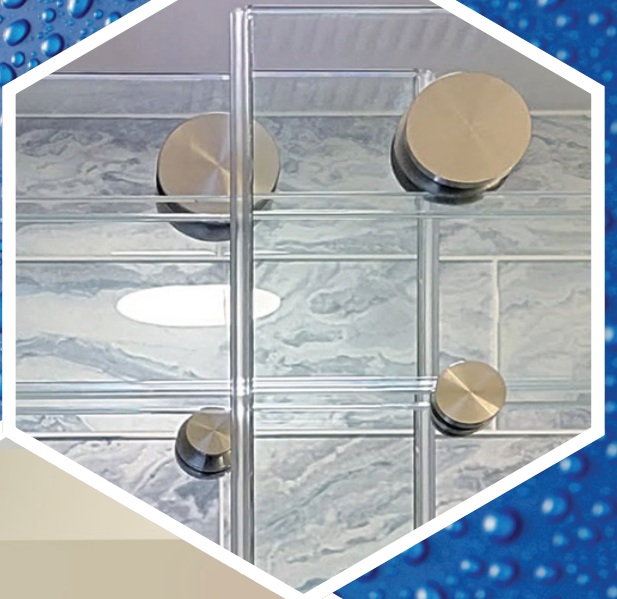

PHOTO GALLERY - 60 Roller Series

70 Roller Series

- PS 
- BS 
- MB 
- BBRZ 
- ORB 
- SB 

PHOTO GALLERY - 70 Roller Series

80 Roller Series

- PS 
- BS 
- MB 
- ORB 

PHOTO GALLERY - 80 Roller Series

Dual Roller Series / Stainless Bar

- PS 
- BS 
- MB 
- BBRZ 
- ORB 
- SB 

Dual Roller Series / Glass Bar

- PS
- BS
- MB
- ORB
- SB

Semi-Frameless By-Pass Doors

- CH 
- BN 
- MB 
- ORB 

Glass Options

Clear: Standard level of clarity.

Low Iron: Reduced iron content for superior clarity.