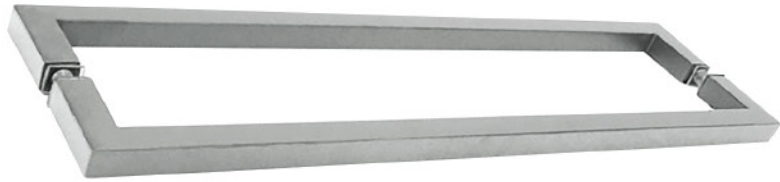

- CH
- BN
- MB
- PN
- SB

Ladder Single-Sided Towel Bar
(LTB) 18", 24"*

- CH
- BN
- MB
- BBRZ
- ORB
- PN
- SB

Victorian Single-Sided Towel Bar
(V1C) 18", 24"

- CH
- BN
- MB
- SB

Crescent Single-Sided Towel Bar
(CSH) 18", 24"

- CH
- BN
- MB
- SB

Tubular Back-to-Back Towel Bar
(BM) 18", 20"* , 24"* , 30"*

- CH
- BN
- MB
- BBRZ
- ORB
- PN
- SB

Tubular Mitered Back-to-Back Towel Bar
(MT) 18", 24"

- CH
- BN
- MB
- BBRZ
- ORB
- PN
- SB

Door Knobs & Towel Bars

* Not all finishes are available in this size.

- CH
- BN
- MB
- BBRZ
- ORB
- PN
- SB

Square Back-to-Back Towel Bar (SQ) 18", 24"*

- CH
- BN
- MB
- BBRZ
- ORB
- PN
- SB

Ladder Back-to-Back Towel Bar (LTB) 18", 24"*