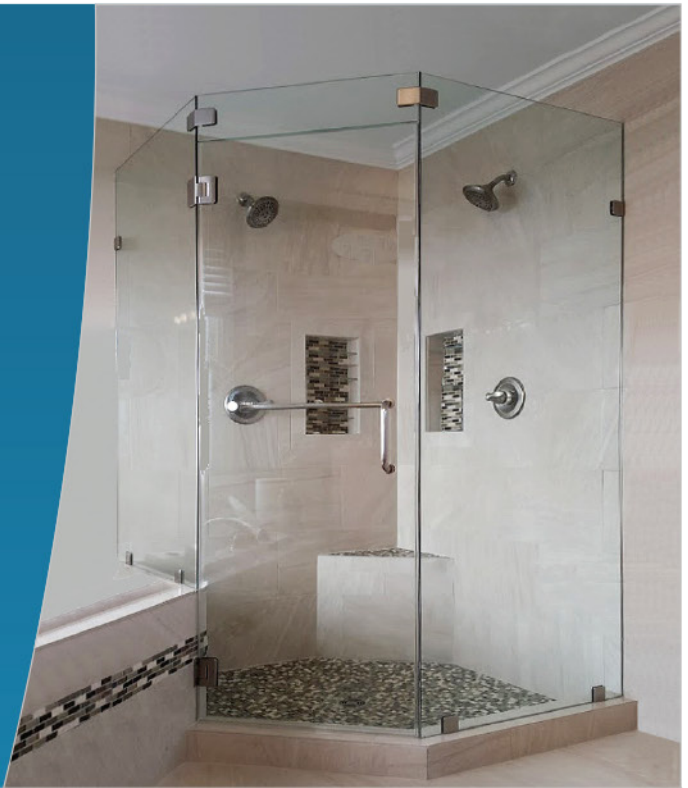

Beveled Edge Hinges & Clamps

This classic option pairs beautifully with traditional bathroom décor.

Beveled Hinge

- CH
- BN
- MB
- BBRZ
- ORB
- PN
- SB