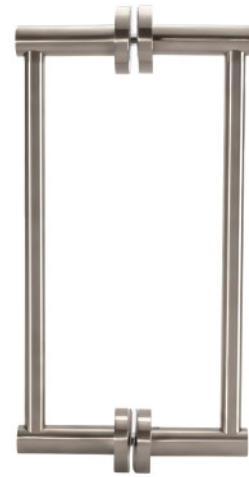

**See abcglassandmirror.com/about/warranty/ for full warranty details.*

Beveled Edge Hinges & Clamps

This classic option pairs beautifully with traditional bathroom décor.

Beveled Hinge

- CH
- BN
- MB
- BBRZ
- ORB
- PN
- SB

Beveled Pivot Hinge

- CH
- BN
- MB
- BBRZ
- ORB
- PN
- SB

Beveled Clamp

- CH
- BN
- MB
- BBRZ
- ORB
- PN
- SB

135° Sleeve-Over Clamp

- CH
- BN
- MB
- BBRZ
- ORB
- PN
- SB

Square Edge Hinges & Clamps

This modern option looks fabulous with contemporary designs and fixtures.

Square Hinge

- CH 
- BN 
- MB 
- BBRZ 
- ORB 
- PN 
- SB 

Square Pivot Hinge

- CH 
- BN 
- MB 
- BBRZ 
- ORB 
- PN 
- SB 

Square Clamp

- CH 
- BN 
- MB 
- BBRZ 
- ORB 
- PN 
- SB 

90° Sleeve-Over Clamp

- CH 
- BN 
- MB 
- BBRZ 
- ORB 
- PN 
- SB 

Handles, Door Knobs, & Towel Bars

* Not all finishes are available in this size.

- CH
- BN
- MB
- BBRZ
- ORB
- PN
- SB

Tubular Handle
(BM) 6", 8"

- CH
- BN
- MB
- BBRZ
- ORB
- PN
- SB

Valera Handle
(V) 8"

- CH
- BN
- MB
- ORB
- PN
- SB