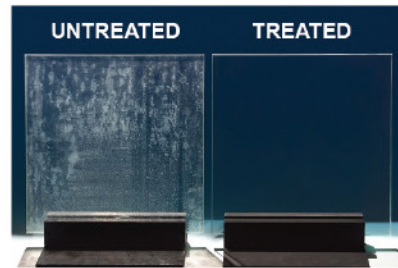

HydroClear® anti-corrosive glass provides permanent protection against the corrosive effects of water, heat, and humidity that produce a dull, hazy and dirty appearance.

To eliminate the potential for surface corrosion, HydroClear features an invisible, highly durable, and permanent protective coating that is fused to the glass surface, providing corrosion protection for a crystal clear appearance that lasts a lifetime.

*See abcglassandmirror.com/about/warranty/ for full warranty details.