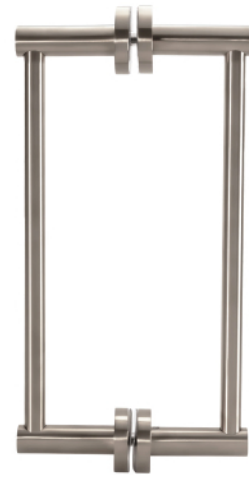

Beveled Pivot Hinge

- CH 
- BN 
- MB 
- BBRZ 
- ORB 
- PN 
- SB 

Beveled Clamp

- CH 
- BN 
- MB 
- BBRZ 
- ORB 
- PN 
- SB 

135° Sleeve-Over Clamp

- CH 
- BN 
- MB 
- BBRZ 
- ORB 
- PN 
- SB 

Square Edge Hinges & Clamps

This modern option looks fabulous with contemporary designs and fixtures.

Square Hinge

- CH 
- BN 
- MB 
- BBRZ 
- ORB 
- PN 
- SB 

Square Pivot Hinge

- CH 
- BN 
- MB 
- BBRZ 
- ORB 
- PN 
- SB 

Square Clamp

- CH 
- BN 
- MB 
- BBRZ 
- ORB 
- PN 
- SB 

90° Sleeve-Over Clamp

- CH 
- BN 
- MB 
- BBRZ 
- ORB 
- PN 
- SB 

Handles, Door Knobs, & Towel Bars

* Not all finishes are available in this size.

- CH
- BN
- MB
- BBRZ
- ORB
- PN
- SB

Tubular Handle
(BM) 6", 8"

- CH
- BN
- MB
- BBRZ
- ORB
- PN
- SB

Valera Handle
(V) 8"

- CH
- BN
- MB
- ORB
- PN
- SB

Crescent Handle
(CSH) 6" *, 8"

- CH
- BN
- MB
- BBRZ
- ORB
- PN
- SB

Square Ladder Pull Handle
(SLP) 6", 8"