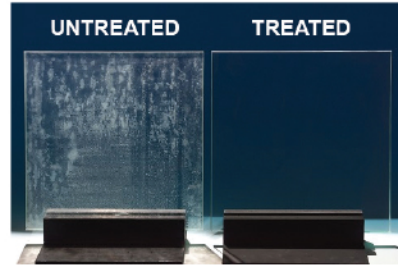

HydroClear® anti-corrosive glass provides permanent protection against the corrosive effects of water, heat, and humidity that produce a dull, hazy and dirty appearance.

To eliminate the potential for surface corrosion, HydroClear features an invisible, highly durable, and permanent protective coating that is fused to the glass surface, providing corrosion protection for a crystal clear appearance that lasts a lifetime.

*See abcglassandmirror.com/about/warranty/ for full warranty details.