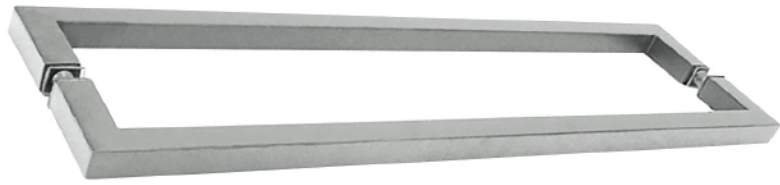

- CH
- BN
- MB
- BBRZ
- ORB
- PN
- SB

Victorian Single-Sided Towel Bar
(V1C) 18", 24"

- CH
- BN
- MB
- SB

Crescent Single-Sided Towel Bar
(CSH) 18", 24"

- CH
- BN
- MB
- SB

Tubular Back-to-Back Towel Bar
(BM) 18", 20"* , 24"* , 30"*

- CH
- BN
- MB
- BBRZ
- ORB
- PN
- SB

Tubular Mitered Back-to-Back Towel Bar
(MT) 18", 24"

- CH
- BN
- MB
- BBRZ
- ORB
- PN
- SB

Door Knobs & Towel Bars

* Not all finishes are available in this size.

Square Knob
(SDK270 Single)*
(SDK160 Double)

- CH
- BN
- MB
- BBRZ
- ORB
- PN
- SB

Cylinder Knob
(SDK212 Single)
(SDK112 Double)

- CH
- BN
- MB
- BBRZ
- ORB
- PN
- SB

Square Back-to-Back Towel Bar
(SQ) 18", 24"*

- CH
- BN
- MB
- BBRZ
- ORB
- PN
- SB