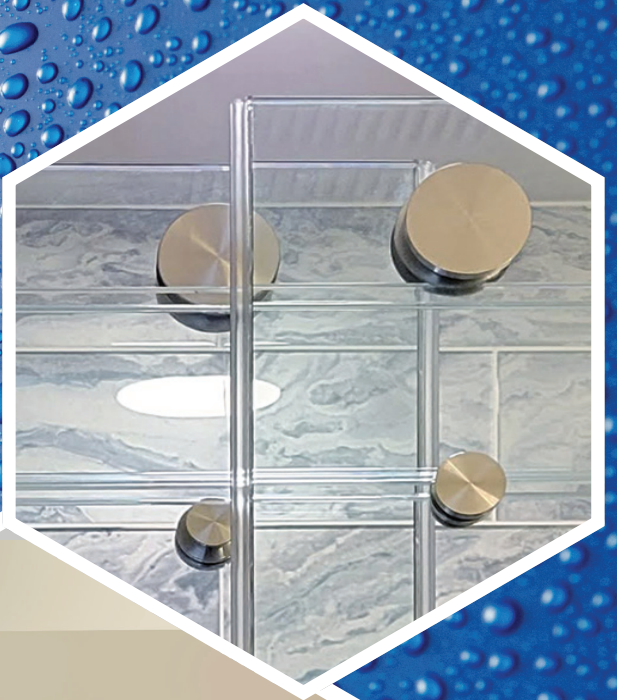

PHOTO GALLERY - 60 Roller Series

70 Roller Series

- PS 
- BS 
- MB 
- BBRZ 
- ORB 
- SB 

PHOTO GALLERY - 70 Roller Series

80 Roller Series

- PS 
- BS 
- MB 
- ORB 

PHOTO GALLERY - 80 Roller Series

Dual Roller Series / Stainless Bar

- PS 
- BS 
- MB 
- BBRZ 
- ORB 
- SB 

Dual Roller Series / Glass Bar

- PS
- BS
- MB
- ORB
- SB

Semi-Frameless By-Pass Doors

- CH 
- BN 
- MB 
- ORB 

Glass Options

Clear: Standard level of clarity.

Low Iron: Reduced iron content for superior clarity.

Acid Etched: "Frosted" glass for privacy.

Rain: One of many patterns offered.

Clear Glass

Low-Iron Glass

Acid Etched Glass

Rain Glass

PILKINGTON OptiShower™

Pilkington OptiShower is a durable, anti-corrosion glass coating that protects your glass from the damaging effects of moisture, heat, and humid conditions. With the OptiShower coating, glass keeps its fresh appearance longer and is easier to clean. For routine cleansing of this glass, only a soft cloth, water, and a neutral detergent are recommended.