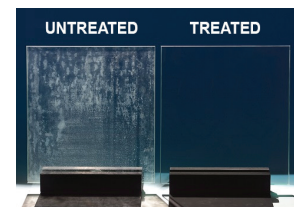

HydroClear® anti-corrosive glass provides permanent protection against the corrosive effects of water, heat, and humidity that produce a dull, hazy and dirty appearance.

To eliminate the potential for surface corrosion, HydroClear features an invisible, highly durable, and permanent protective coating that is fused to the glass surface, providing corrosion protection for a crystal clear appearance that lasts a lifetime.

*See abcglassandmirror.com/about/warranty/ for full warranty details.